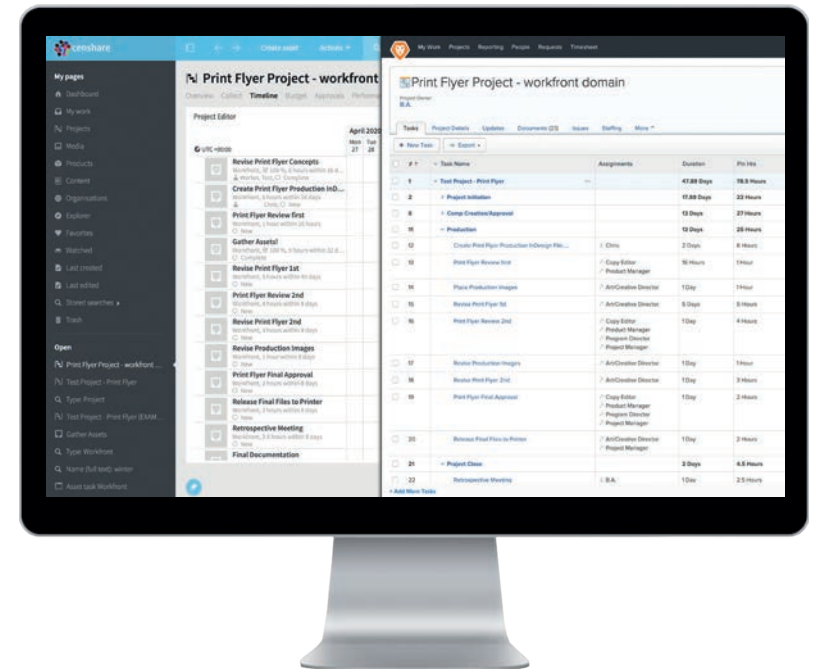

## censhare Workfront Connector

Get the best of both worlds and connect the industry-leading Work Management Solution **Workfront** to the world-class Content Hub **censhare**.

### Project Workflow & Task Sync

- ▶ Projects and Tasks created in Workfront are pushed to censhare
- ▶ Hours and comments logged in censhare are pushed to Workfront
- ▶ Users work in the system best suited to their responsibilities, whether censhare or Workfront, but benefit from the strength of both systems

### censhare DAM as Workfront storage

- ▶ Assets attached to Projects or Tasks in Workfront are stored in censhare
- ▶ Assets stored in censhare are visible from Workfront, and can be linked to work
- ▶ Organizations already using censhare can leverage existing assets in Workfront
- ▶ censhare provides capabilities far beyond those of existing DAM integrations in Workfront

### censhare extended by proofing solution proofHQ from Workfront

- ▶ Assets can be sent from censhare to proofHQ workflow in Workfront
- ▶ Proofing results from proofHQ are directly visible in censhare