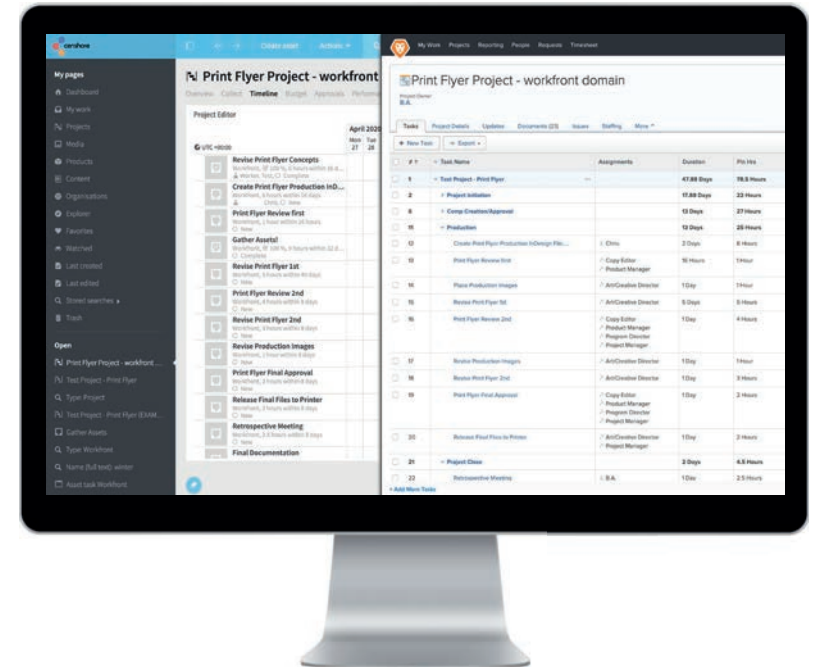

## censhare Workfront Connector

Get the best of both worlds and connect the industry-leading Work Management Solution **Workfront** to the world-class Content Hub **censhare**.

### Project Workflow & Task Sync

- ▶ Projects and Tasks created in Workfront are pushed to censhare
- ▶ Hours and comments logged in censhare are pushed to Workfront
- ▶ Users work in the system best suited to their responsibilities, whether censhare or Workfront, but benefit from the strength of both systems

### censhare DAM as Workfront storage

- ▶ Assets attached to Projects or Tasks in Workfront are stored in censhare
- ▶ Assets stored in censhare are visible from Workfront, and can be linked to work
- ▶ Organizations already using censhare can leverage existing assets in Workfront
- ▶ censhare provides capabilities far beyond those of existing DAM integrations in Workfront

### censhare extended by proofing solution proofHQ from Workfront

- ▶ Assets can be sent from censhare to proofHQ workflow in Workfront
- ▶ Proofing results from proofHQ are directly visible in censhare