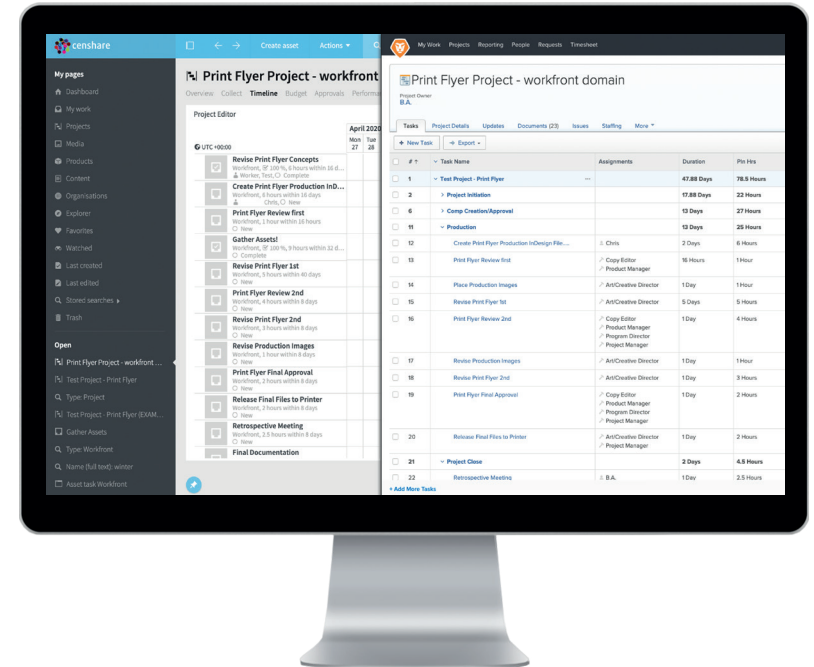

censhare Workfront Connector

Get the best of both worlds and connect the industry-leading Work Management Solution **Workfront** to the world-class Content Hub **censhare**.

Project Workflow & Task Sync

- Projects and Tasks created in Workfront are pushed to censhare
- Hours and comments logged in censhare are pushed to Workfront
- Users work in the system best suited to their responsibilities, whether censhare or Workfront, but benefit from the strength of both systems

censhare DAM as Workfront storage

- Assets attached to Projects or Tasks in Workfront are stored in censhare
- Assets stored in censhare are visible from Workfront, and can be linked to work
- Organizations already using censhare can leverage existing assets in Workfront
- censhare provides capabilities far beyond those of existing DAM integrations in Workfront

censhare extended by proofing solution proofHQ from Workfront

- Assets can be sent from censhare to proofHQ workflow in Workfront
- Proofing results from proofHQ are directly visible in censhare

Better Together | Work Management + Content Management Hub

Create & Manage Your Projects

Link Digital Assets to Projects & Tasks

Create & Manage Digital Assets

Review & Approve Work

Project Dashboards & Reporting

Locate & Reuse Existing Assets

Manage Resource Utilization

Provide Level of Effort

Receive Work Assignments